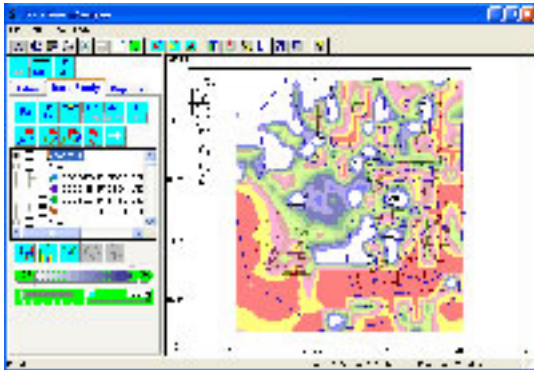

## Tablet PC Software Tests Wi-Fi Sites

Berkeley Varitronics Systems' Swarm™ tablet PC software operates on indoor and outdoor Wi-Fi site surveys. The program combines Yellowjacket® 802.11b/a/n/g Wi-Fi receiver measurements with GPS geo-coding accuracy. The software enables survey bitmap creation, scanning for all 802.11b/a/n/g channels with automatic correlation, and exporting of data including RSSI, MAC and SSID.